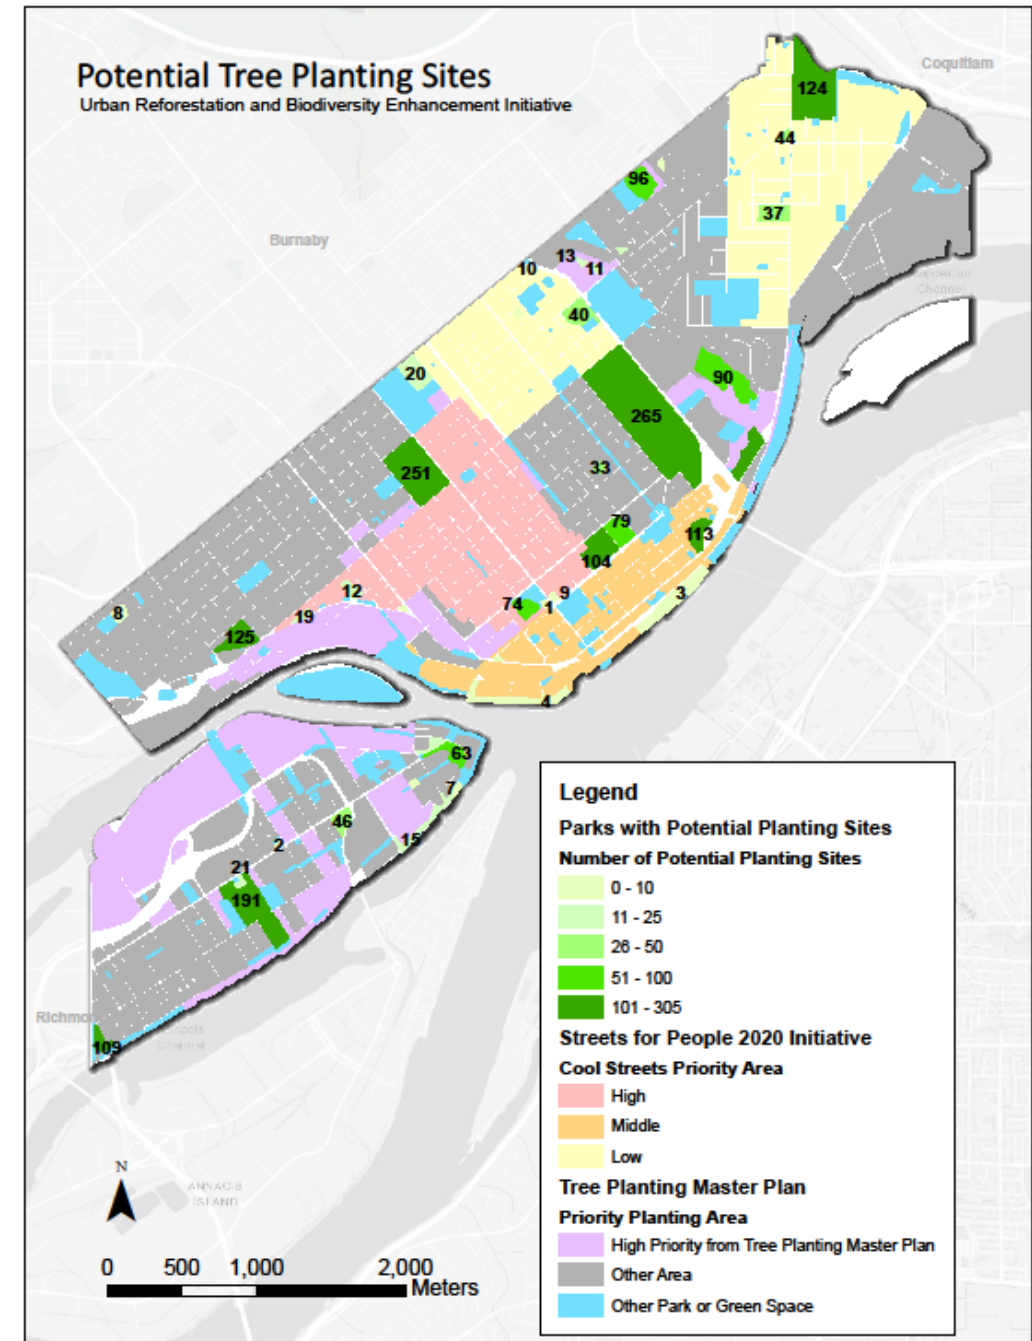

City of New Westminster's Urban Forest: URBEI & Tree Canada National Greening Programs

Spring 2022: Progress Update & Workplan Review

Click to add text

URBEI

(Urban Reforestation & Biodiversity Enhancement Initiative)

- ▶ Planting (Spring 2022)
- ▶ Planning, Collect Site Data (Winter 2021/Spring 2022)
- ▶ Species Selection and Planting (Fall 2022)

Planting Areas

ACTIONS:

- ▶ Plant at Ryall Park and Thompson's Landing Park (Area A)
- ▶ Collect final data for remaining QB locations (Area A)
- ▶ Collect preliminary data (Areas B, C & D)
- ▶ Finalize planting plans (Areas B, C & D)
- ▶ Source trees
- ▶ Retain contractors and plant (Areas A & B)

Planting Area A - Queensborough

Planting Area B - Brow of the Hill, Downtown

Planting Area C - Massey Victory Heights, McBride Sapperton, Brunette

Planting Area D - Connaught heights, West End, Moody Park, Glenbrooke North, Queens Park