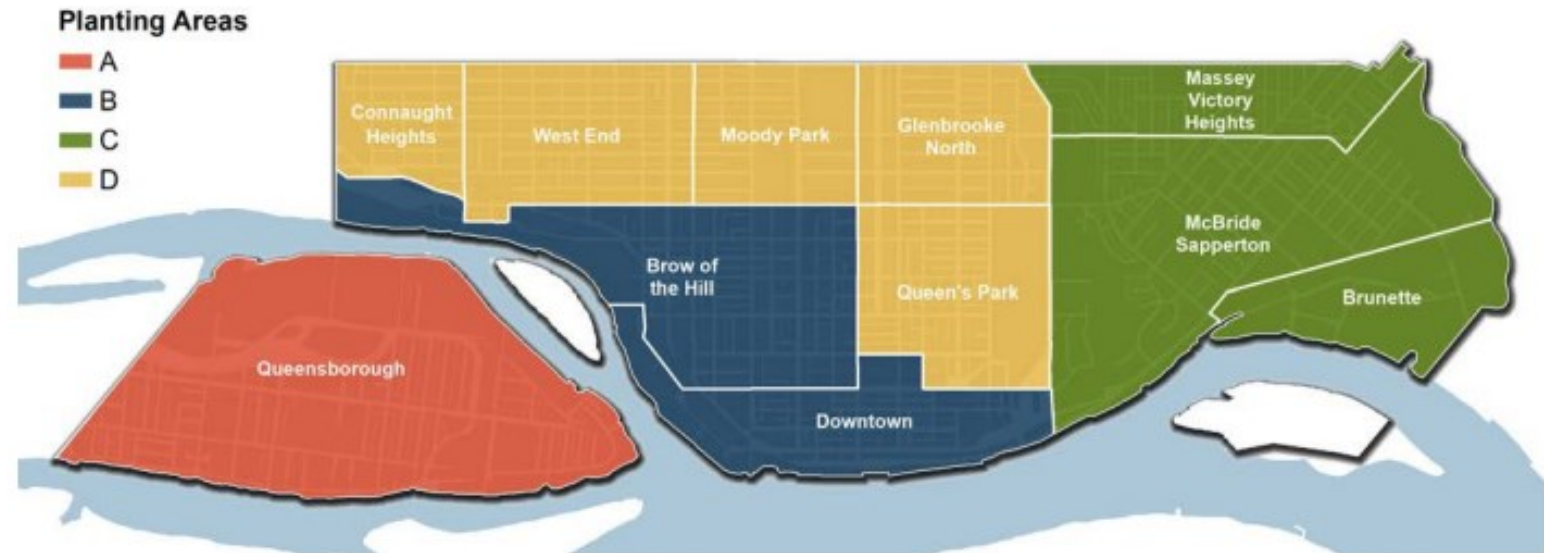

City of New Westminster's Urban Forest: URBEI & Tree Canada National Greening Programs

Spring 2022: Progress Update & Workplan Review

Click to add text

URBEI

(Urban Reforestation & Biodiversity Enhancement Initiative)

- ▶ Planting (Spring 2022)
- ▶ Planning, Collect Site Data (Winter 2021/Spring 2022)
- ▶ Species Selection and Planting (Fall 2022)

Planting Areas

ACTIONS:

- ▶ Plant at Ryall Park and Thompson's Landing Park (Area A)
- ▶ Collect final data for remaining QB locations (Area A)
- ▶ Collect preliminary data (Areas B, C & D)
- ▶ Finalize planting plans (Areas B, C & D)
- ▶ Source trees
- ▶ Retain contractors and plant (Areas A & B)

Planting Area A - Queensborough

Planting Area B - Brow of the Hill, Downtown

Planting Area C - Massey Victory Heights, McBride Sapperton, Brunette

Planting Area D - Connaught heights, West End, Moody Park, Glenbrooke North, Queens Park

Grimston Park

Port Royal Park

- ▶ Community Use
- ▶ Utility Conflicts

Tree Canada National Greening Program

- ▶ Planting (Spring 2022 & Fall 2022)
- ▶ QP North, QP South, Glenbrooke Ravine & Hume Park
- ▶ 22,830 tree and shrub seedlings