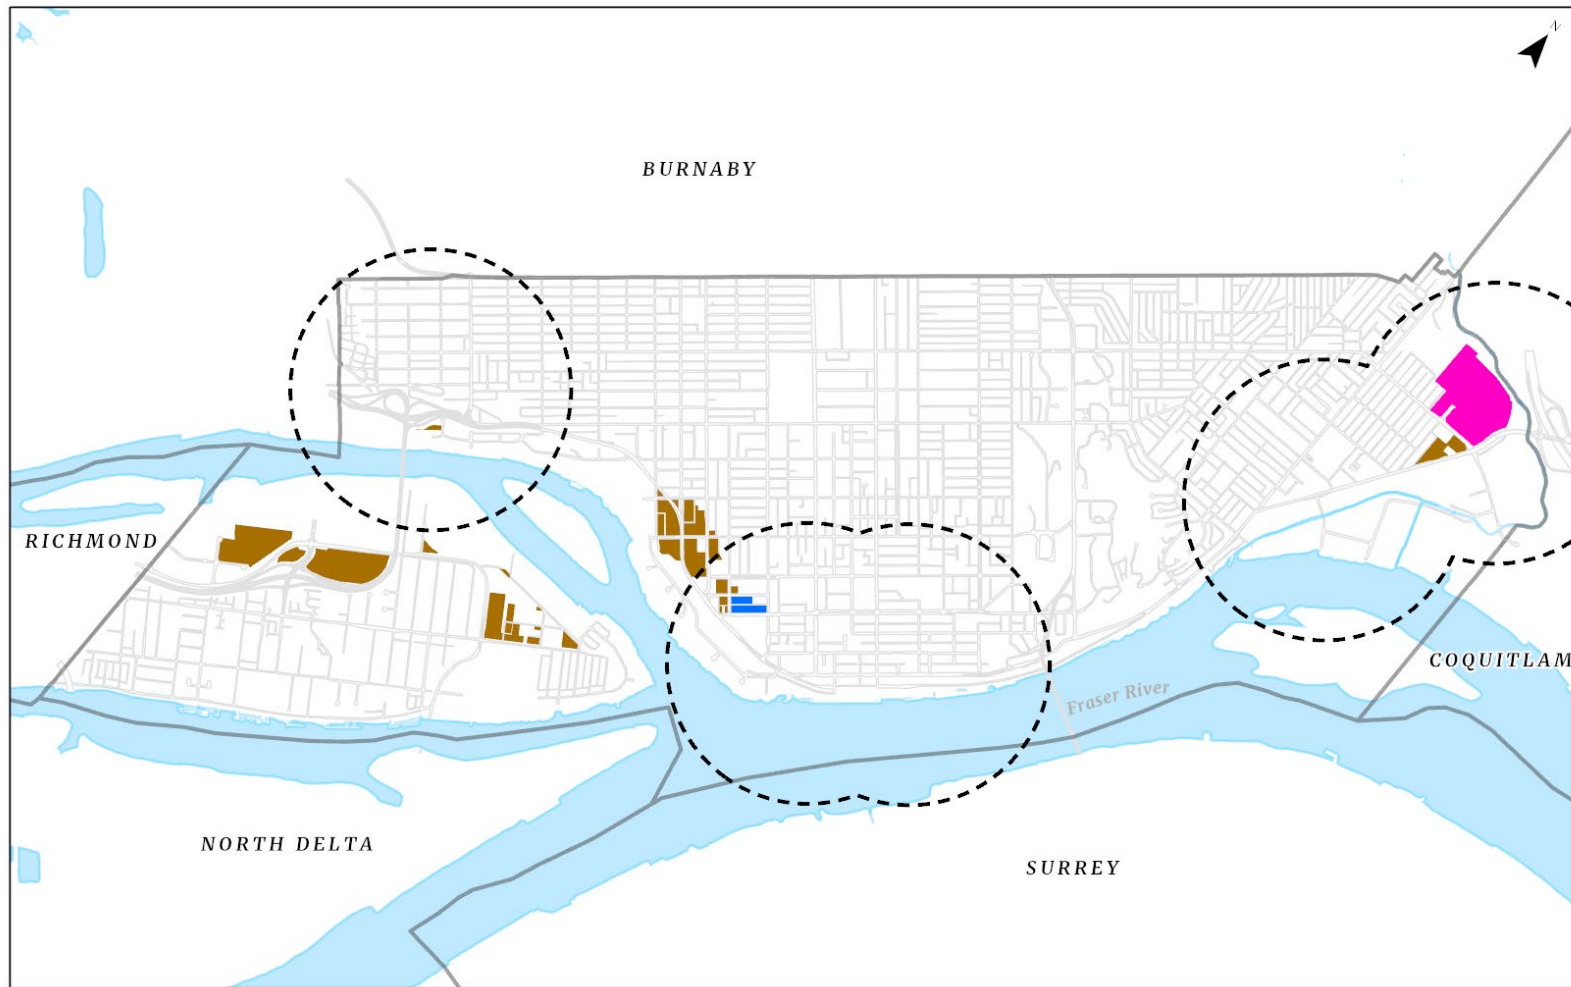

Attachment 2

Map of Zones that Allow Mini-Storage Use

Map of Zones that allow Mini-Storage Uses and Transit Oriented Area Boundaries in New Westminister

Legend

- M-1
- M-5
- CM-1

Transit Oriented Area (800m)