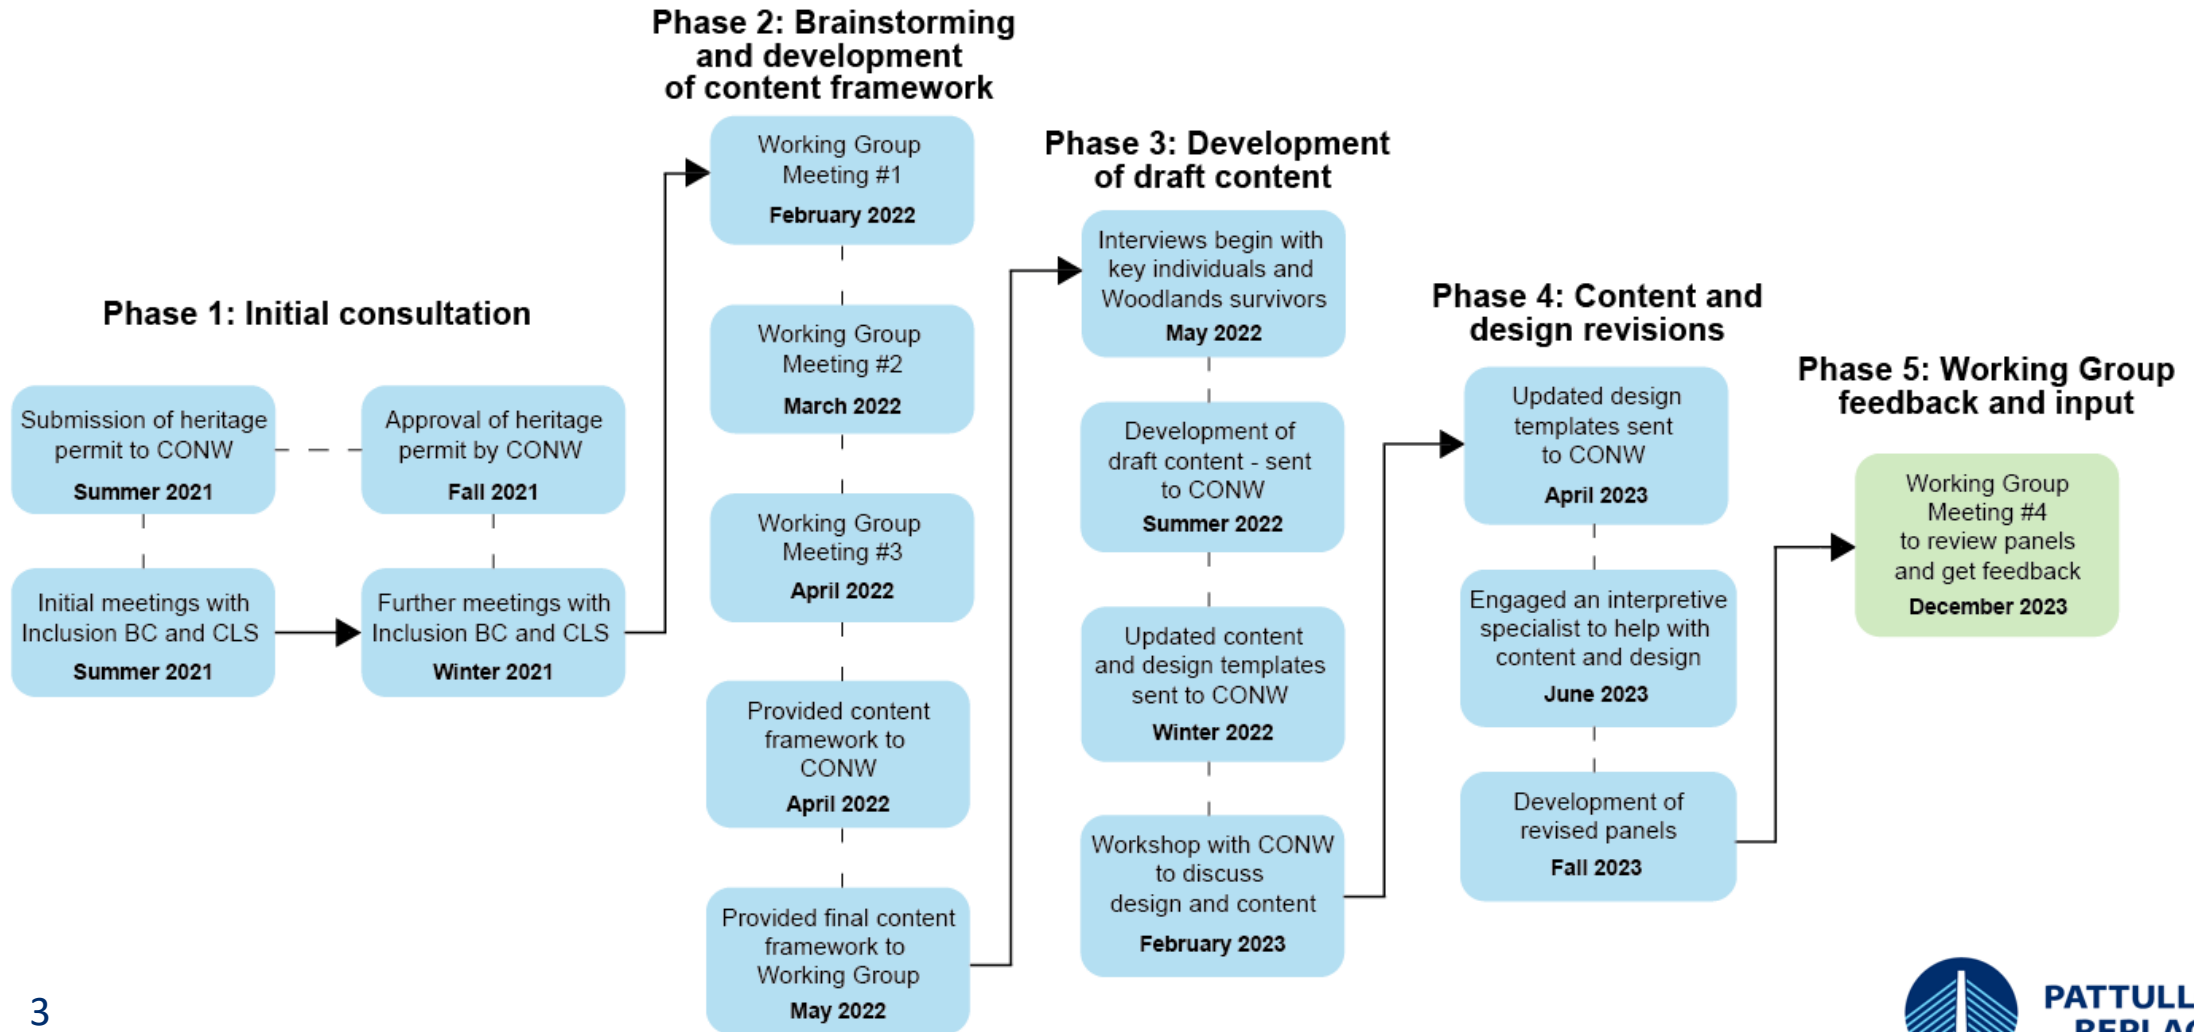

PATTULLO BRIDGE REPLACEMENT

Community Heritage Commission

Woodlands interpretation panels

May 1, 2024

transportation
investment
corporation

Background: Why we got started

Background: How we got here

The final interpretation panels

Next steps

- Obtain support from the City of New Westminster and the Community Heritage Commission for the Woodlands interpretation panels
- Have the panels fabricated – date TBC
- Install the panels within the revitalized plaza at the McBride Boulevard and E. Columbia Street intersection – date TBC