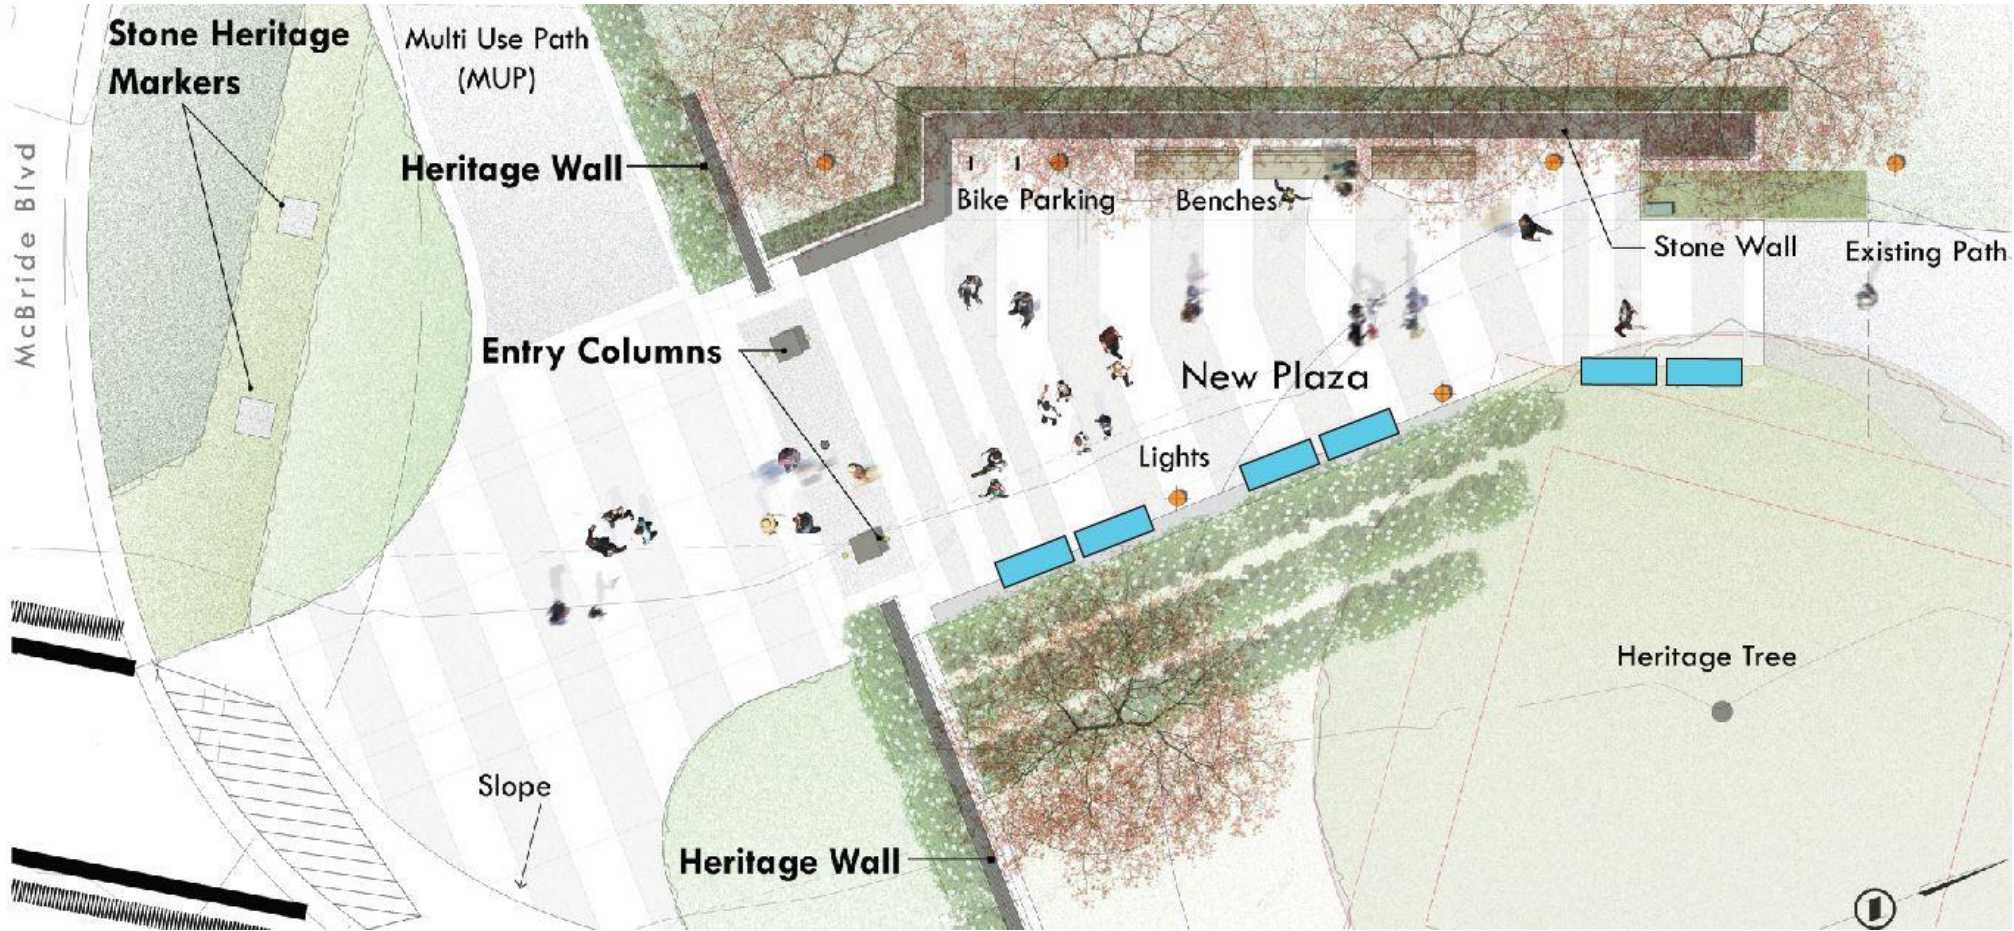

PATTULLO BRIDGE REPLACEMENT

Community Heritage Commission

Woodlands interpretation panels

May 1, 2024

transportation
investment
corporation

Background: Why we got started

Background: How we got here

The final interpretation panels

Next steps

- Obtain support from the City of New Westminster and the Community Heritage Commission for the Woodlands interpretation panels
- Have the panels fabricated – date TBC
- Install the panels within the revitalized plaza at the McBride Boulevard and E. Columbia Street intersection – date TBC