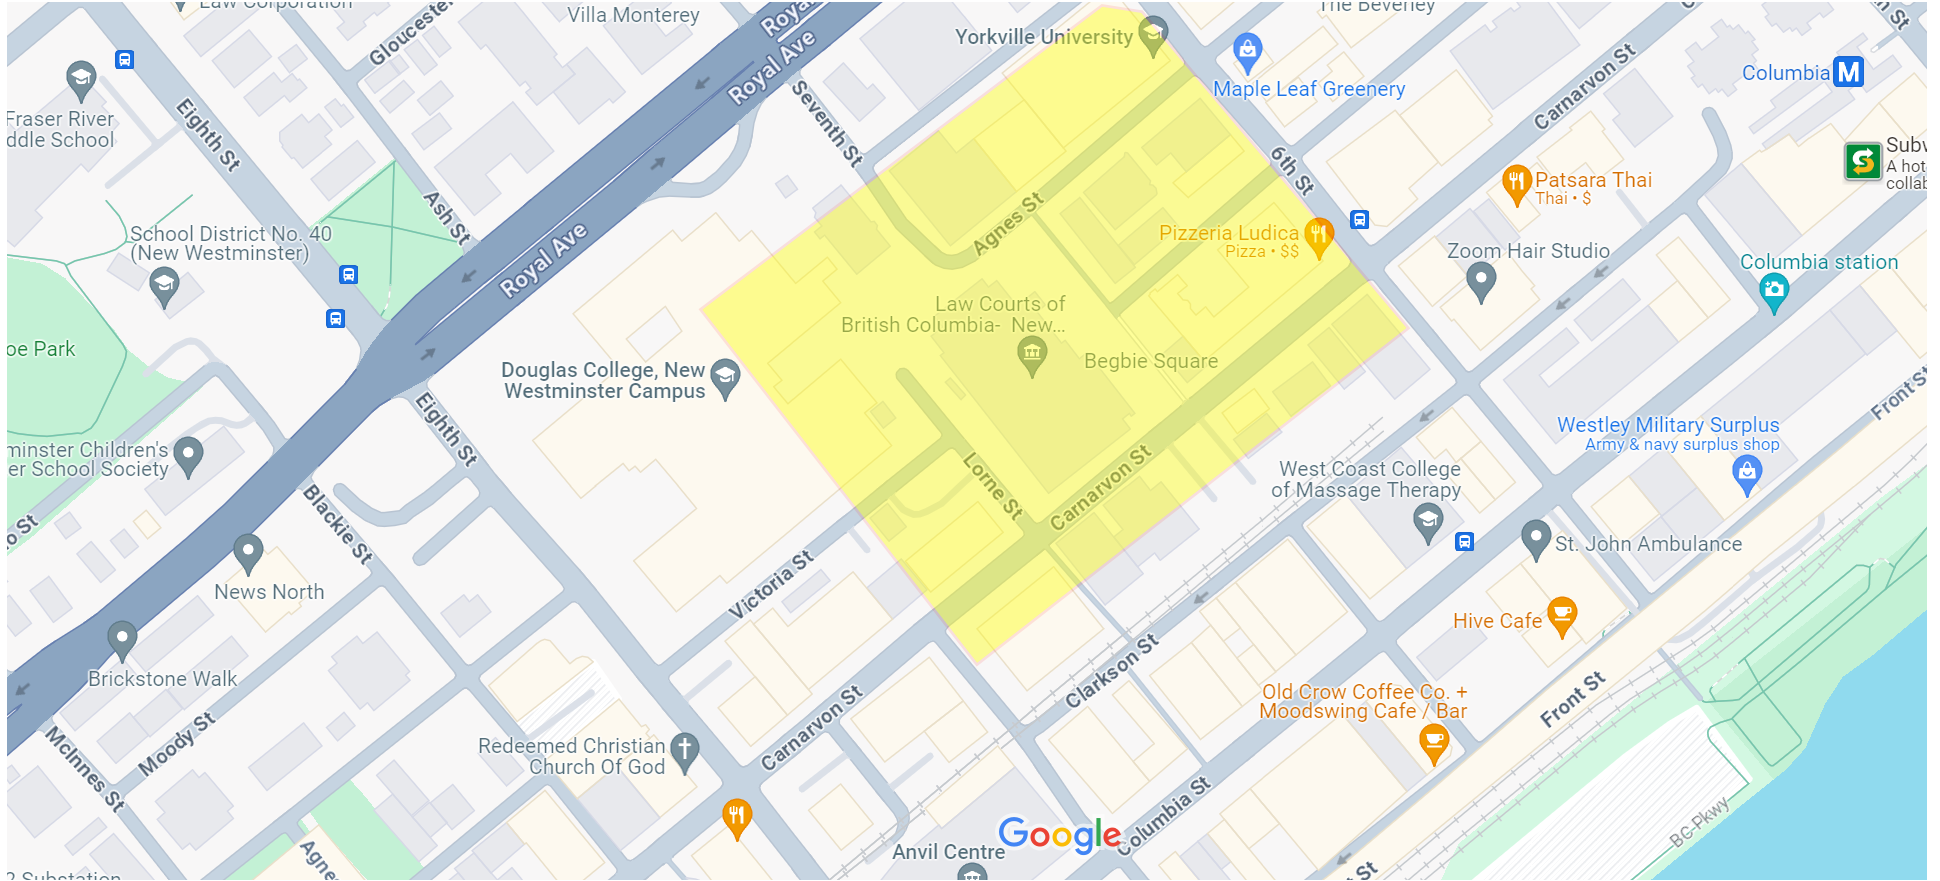

Appendix A

Map Showing Location of Courthouse and Notification Area

NW Courthouse - Notice To Neighbor Delivery (Approx 1 Block Radius)

Map data ©2024 Google 50 m