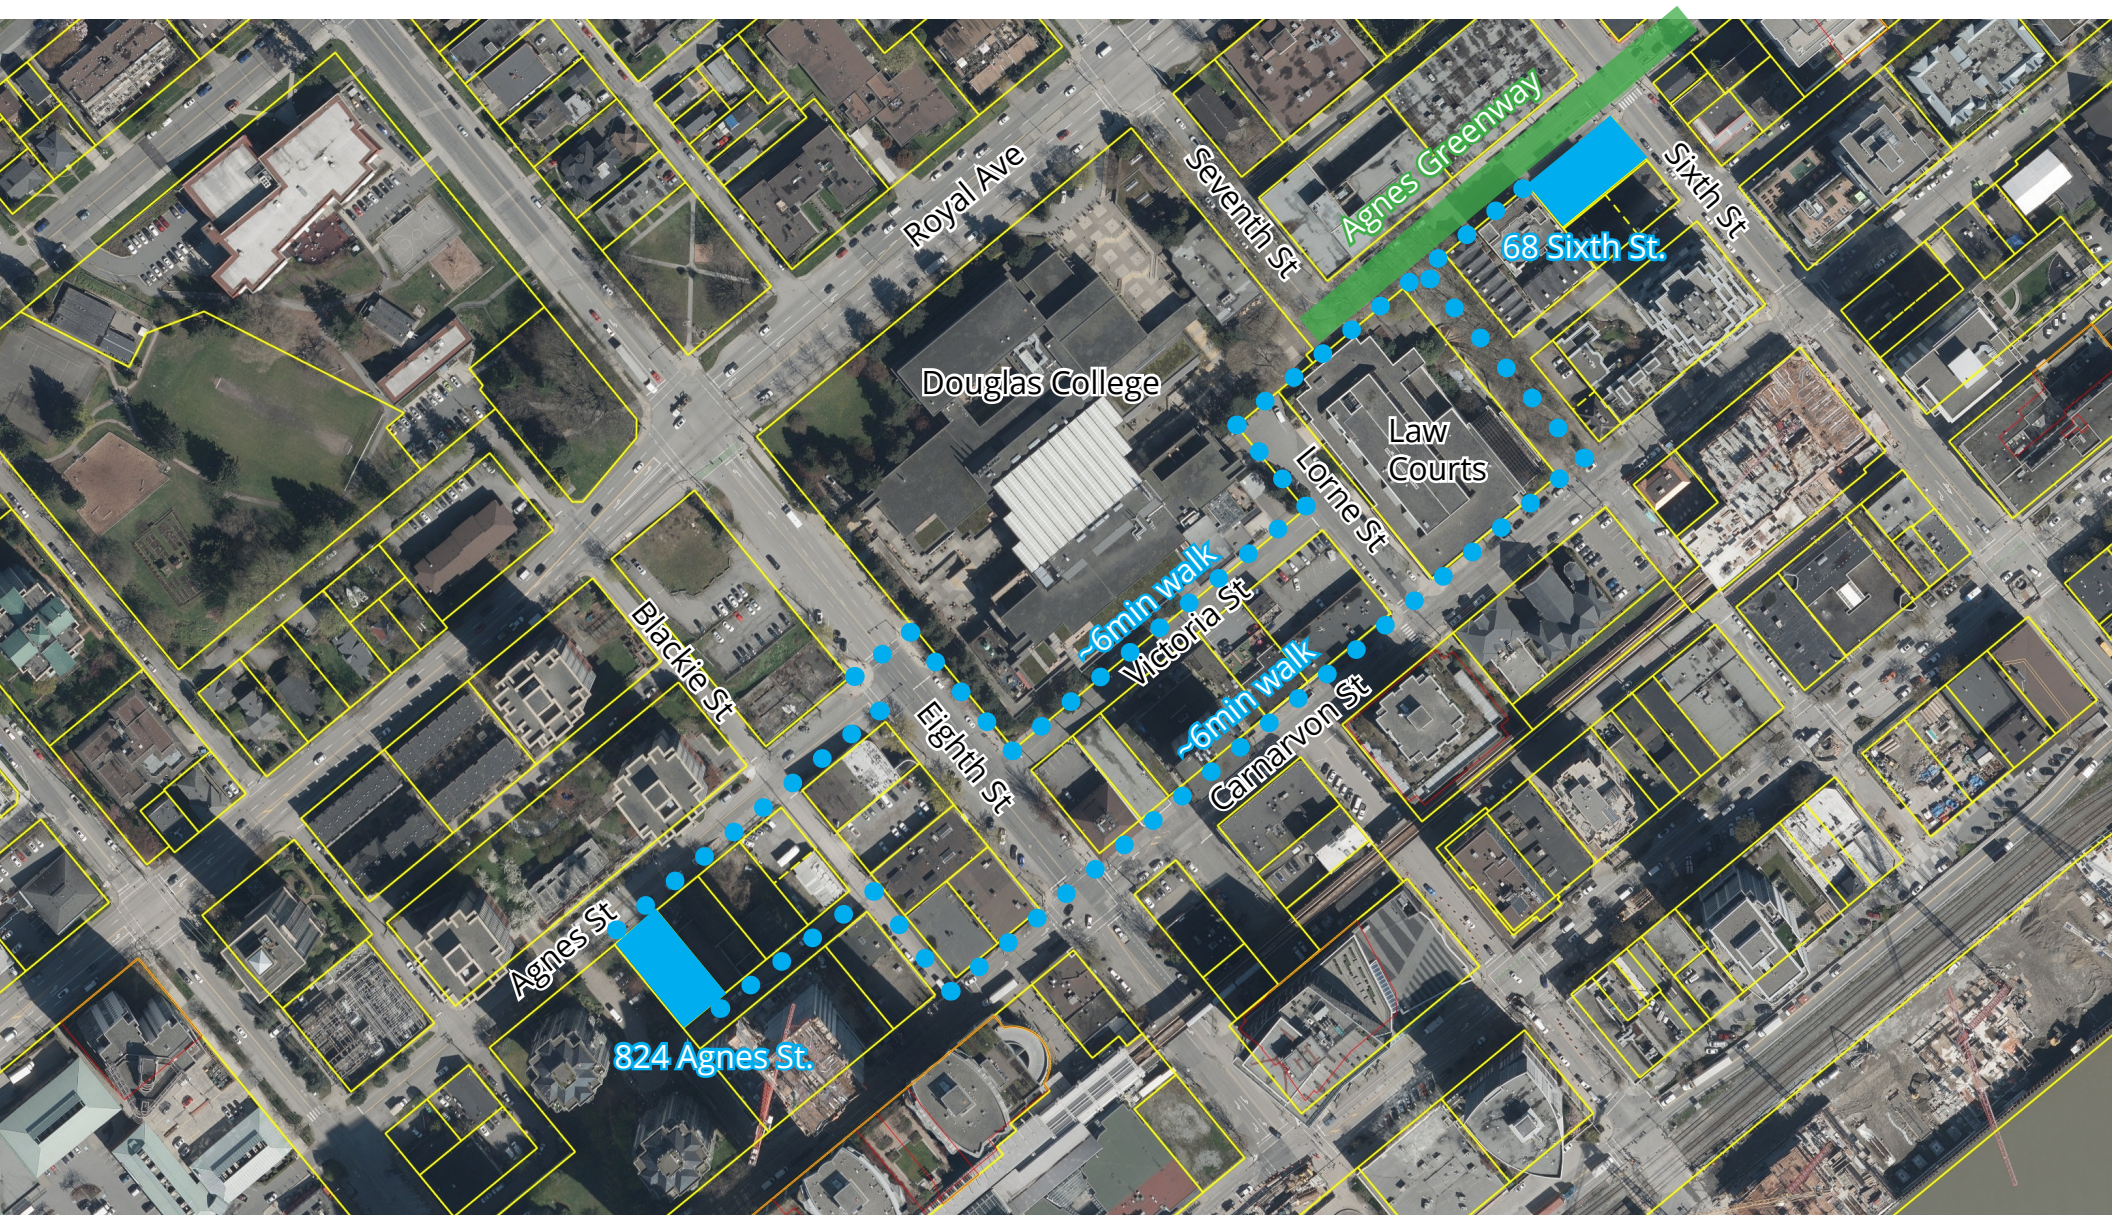

Attachment A:  
Existing Dog OLA Location and Proposed  
Temporary Interim Location

Royal Ave

Seventh St

Agnes Greenway

68 Sixth St.

Sixth St

Douglas College

Law Courts

Lorne St

Victoria St

~6min walk

Eighth St

Carnarvon St

~6min walk

Blackie St

Agnes St

824 Agnes St.