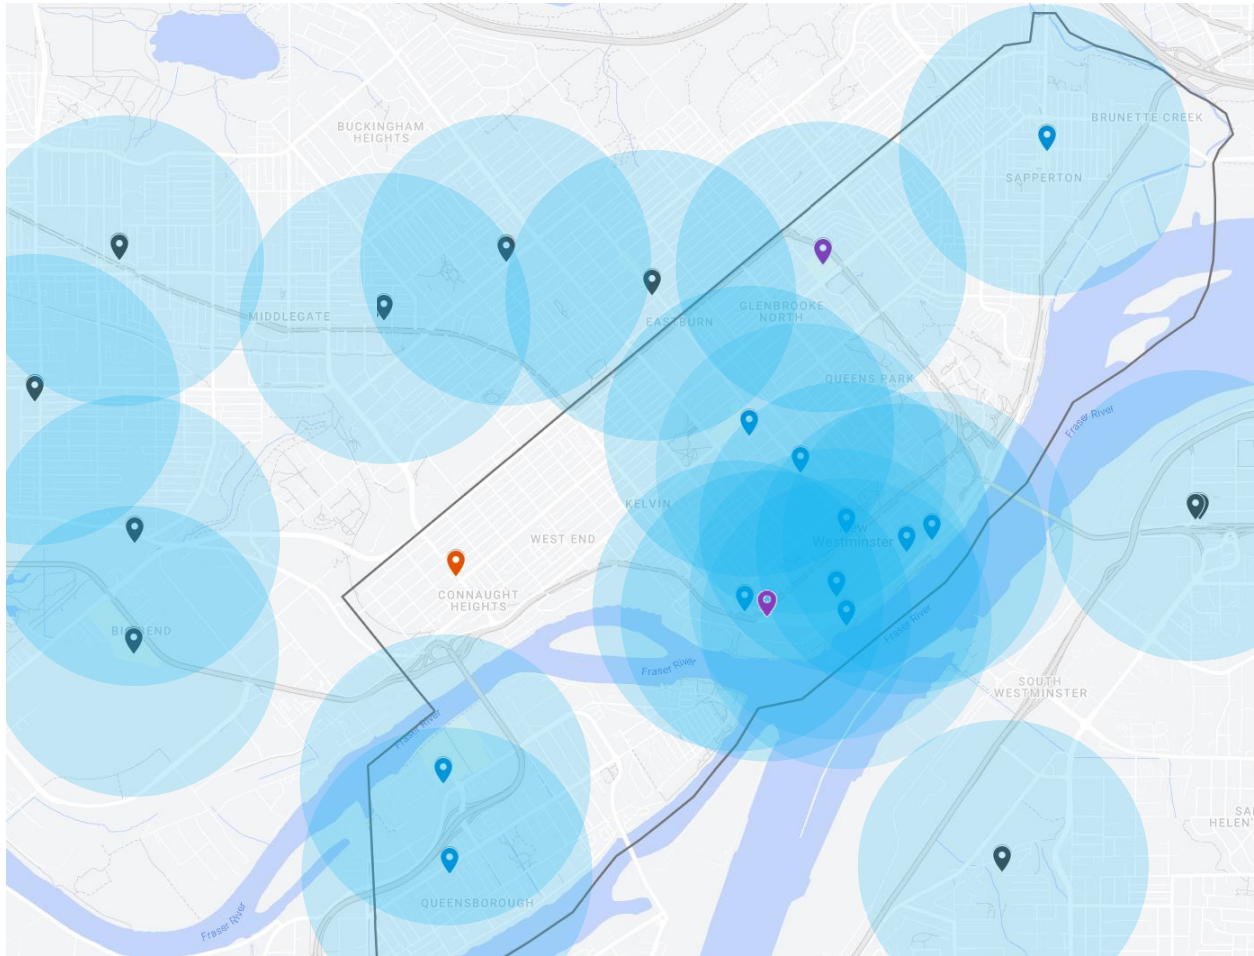

Attachment 3
Map of Existing Retail Liquor Stores

EXISTING LIQUOR STORES IN NEW WESTMINSTER

Proposed location (812 Twentieth Street)

Licensee Retail Store

BC Liquor Store

Existing or proposed Licensee Retail Store or BC Liquor Store in the vicinity outside of New Westminster

1 km. buffer