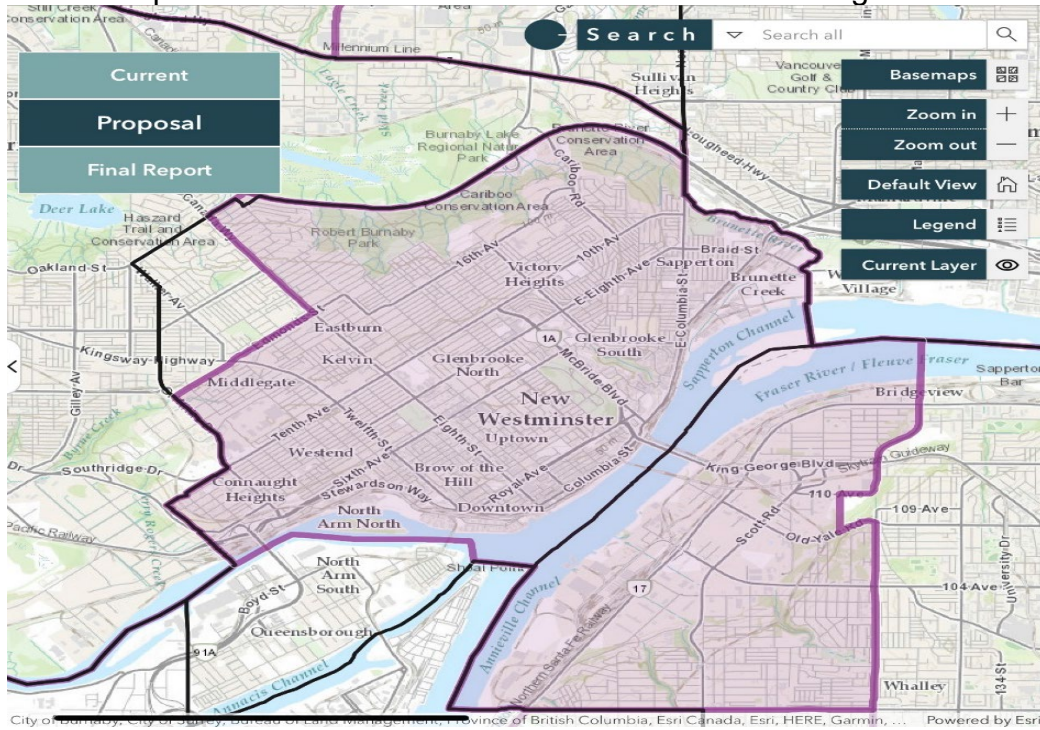

*Attachment 2: Current and Proposed  
New Westminster Electoral Districts*

# Attachment 2: Current and Proposed New Westminster Electoral Districts

## a. Current Electoral District – New Westminster – Burnaby

### b. Proposed Electoral District – New Westminster - Bridgeview