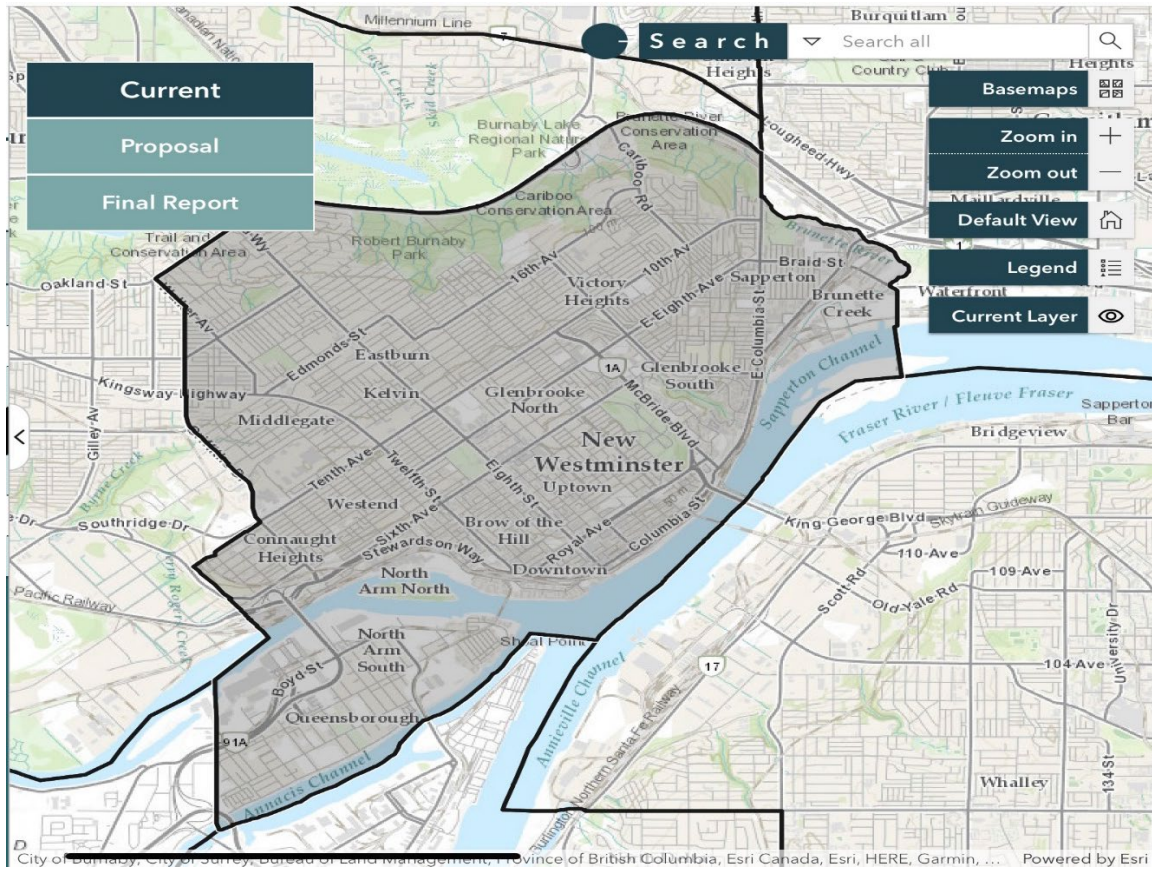

*Attachment 2: Current and Proposed  
New Westminster Electoral Districts*

# Attachment 2: Current and Proposed New Westminster Electoral Districts

## a. Current Electoral District – New Westminster – Burnaby

### b. Proposed Electoral District – New Westminster - Bridgeview